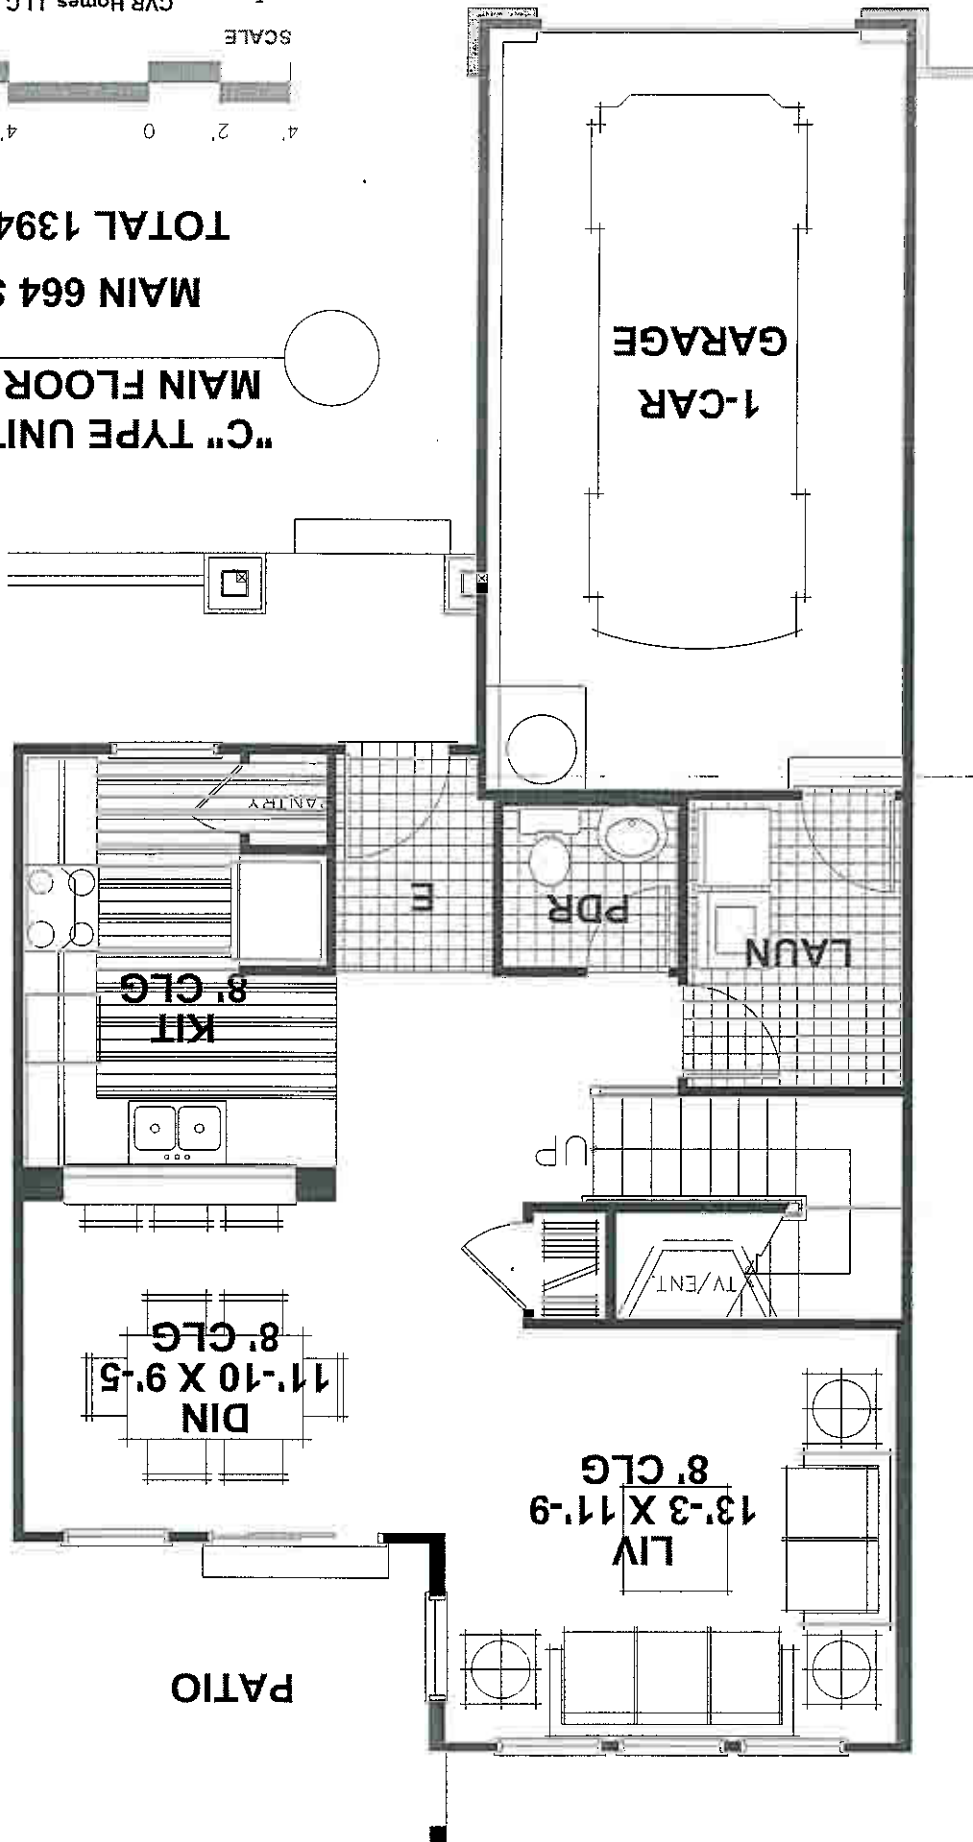

TOWNHOME

ARTISTS RENDERING ONLY

CVR Homes, LLC
CARBONDALE, CO
3.8.01

TOTAL 1397 SF

MAIN 758 SF

"B" TYPE UNIT
MAIN FLOOR PLAN

CVR Homes, LLC
CARBONDALE, CO
3.8.01

"C" TYPE UNIT
MAIN FLOOR PLAN
MAIN 664 SF
TOTAL 1394 SF

UPPER FLOOR PLAN

UPPER 730 SF

TOTAL 1394 SF

"C" TYPE UNIT

3 BEDROOM STANDARD

CVR Homes, LLC
CARBONDALE, CO
3.8.01

TOTAL 1394 SF

UPPER 630 SF

"C" TYPE UNIT
2 BEDROOM OPTION
UPPER FLOOR PLAN

CVR Homes, LLC
CARBONDALE, CO
3.8.01

"A" TYPE UNIT
MAIN FLOOR PLAN
MAIN 1114 SF
TOTAL 1114 SF

CVR Homes, LLC
CARBONDALE, CO
3.8.01

UPPER FLOOR PLAN
UPPER 637 SF
TOTAL 1397 SF