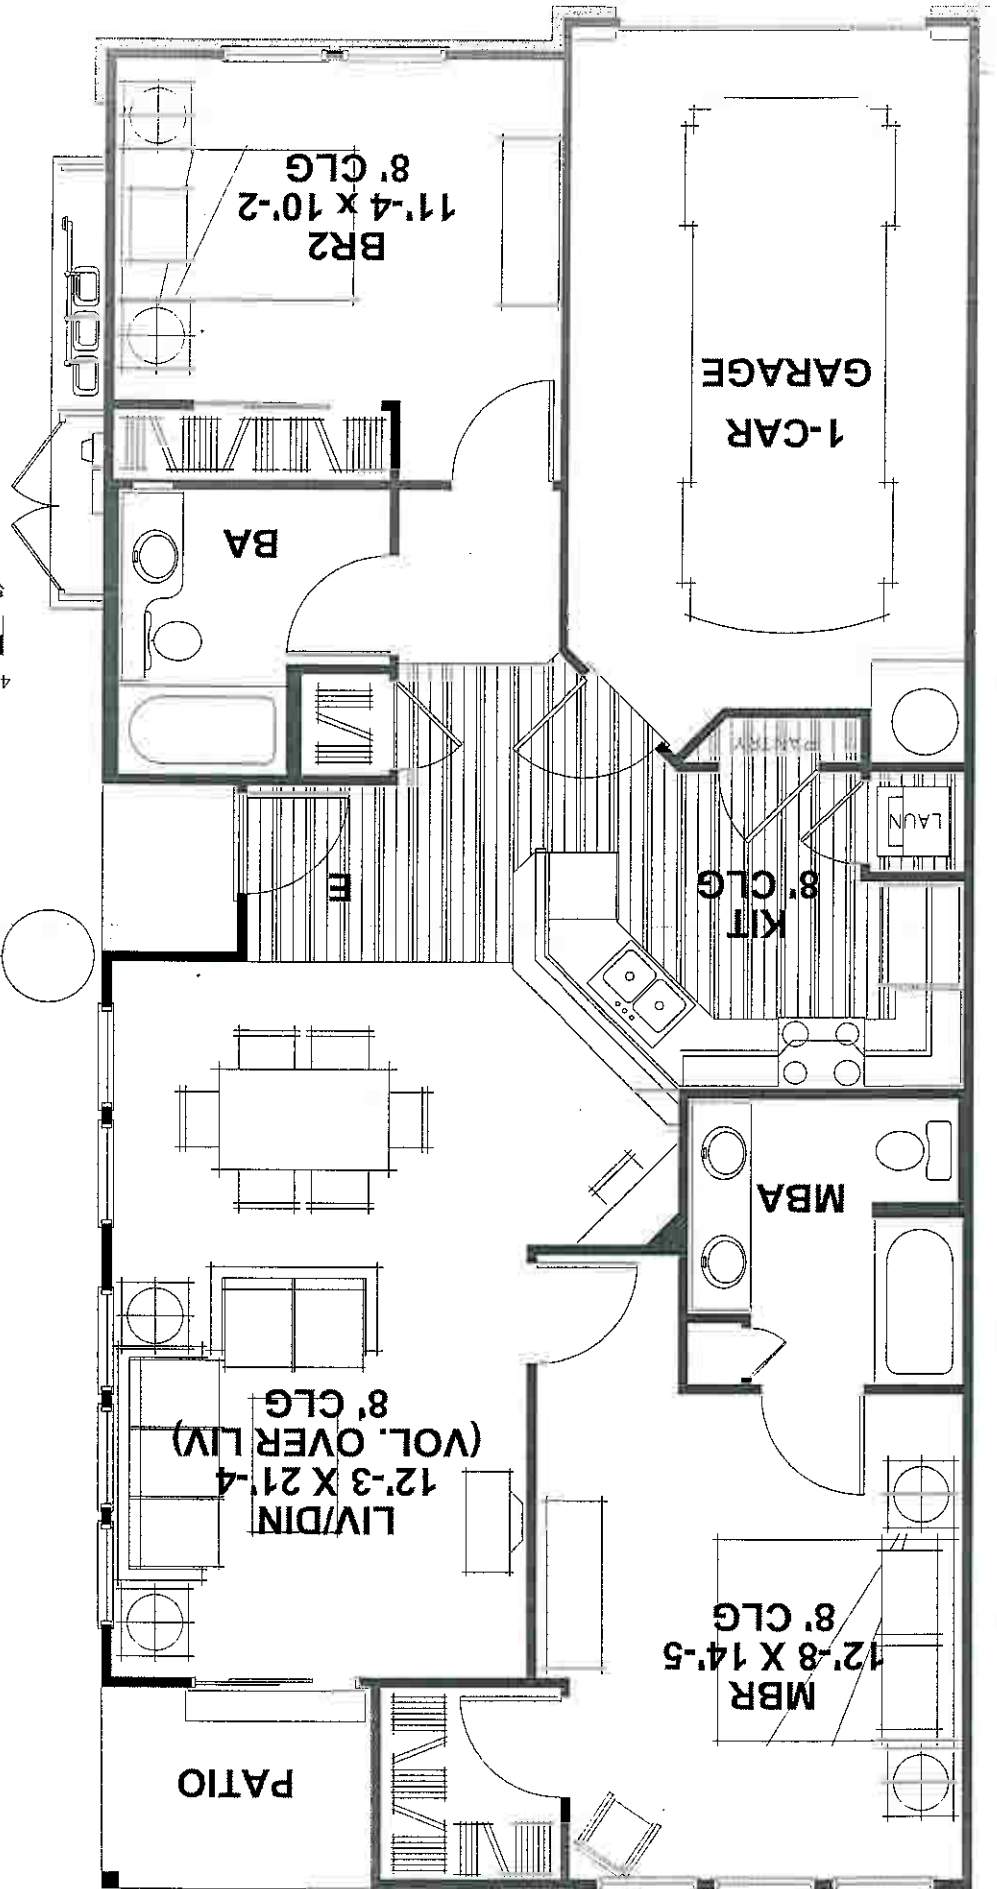

TOWNHOME

ARTISTS RENDERING ONLY

CVR Homes, LLC
CARBONDALE, CO
3.8.01

TOTAL 1397 SF

MAIN 758 SF

"B" TYPE UNIT
MAIN FLOOR PLAN

CVR Homes, LLC
CARBONDALE, CO
3.8.01

"C" TYPE UNIT
MAIN FLOOR PLAN
MAIN 664 SF
TOTAL 1394 SF

UPPER FLOOR PLAN

UPPER 730 SF

TOTAL 1394 SF

"C" TYPE UNIT

3 BEDROOM STANDARD

CVR Homes, LLC
CARBONDALE, CO
3.8.01

TOTAL 1394 SF

UPPER 630 SF

"C" TYPE UNIT
2 BEDROOM OPTION
UPPER FLOOR PLAN

CVR Homes, LLC
CARBONDALE, CO
3.8.01

"A" TYPE UNIT
MAIN FLOOR PLAN
MAIN 1114 SF
TOTAL 1114 SF

CVR Homes, LLC
CARBONDALE, CO
3.8.01

UPPER FLOOR PLAN
UPPER 637 SF
TOTAL 1397 SF