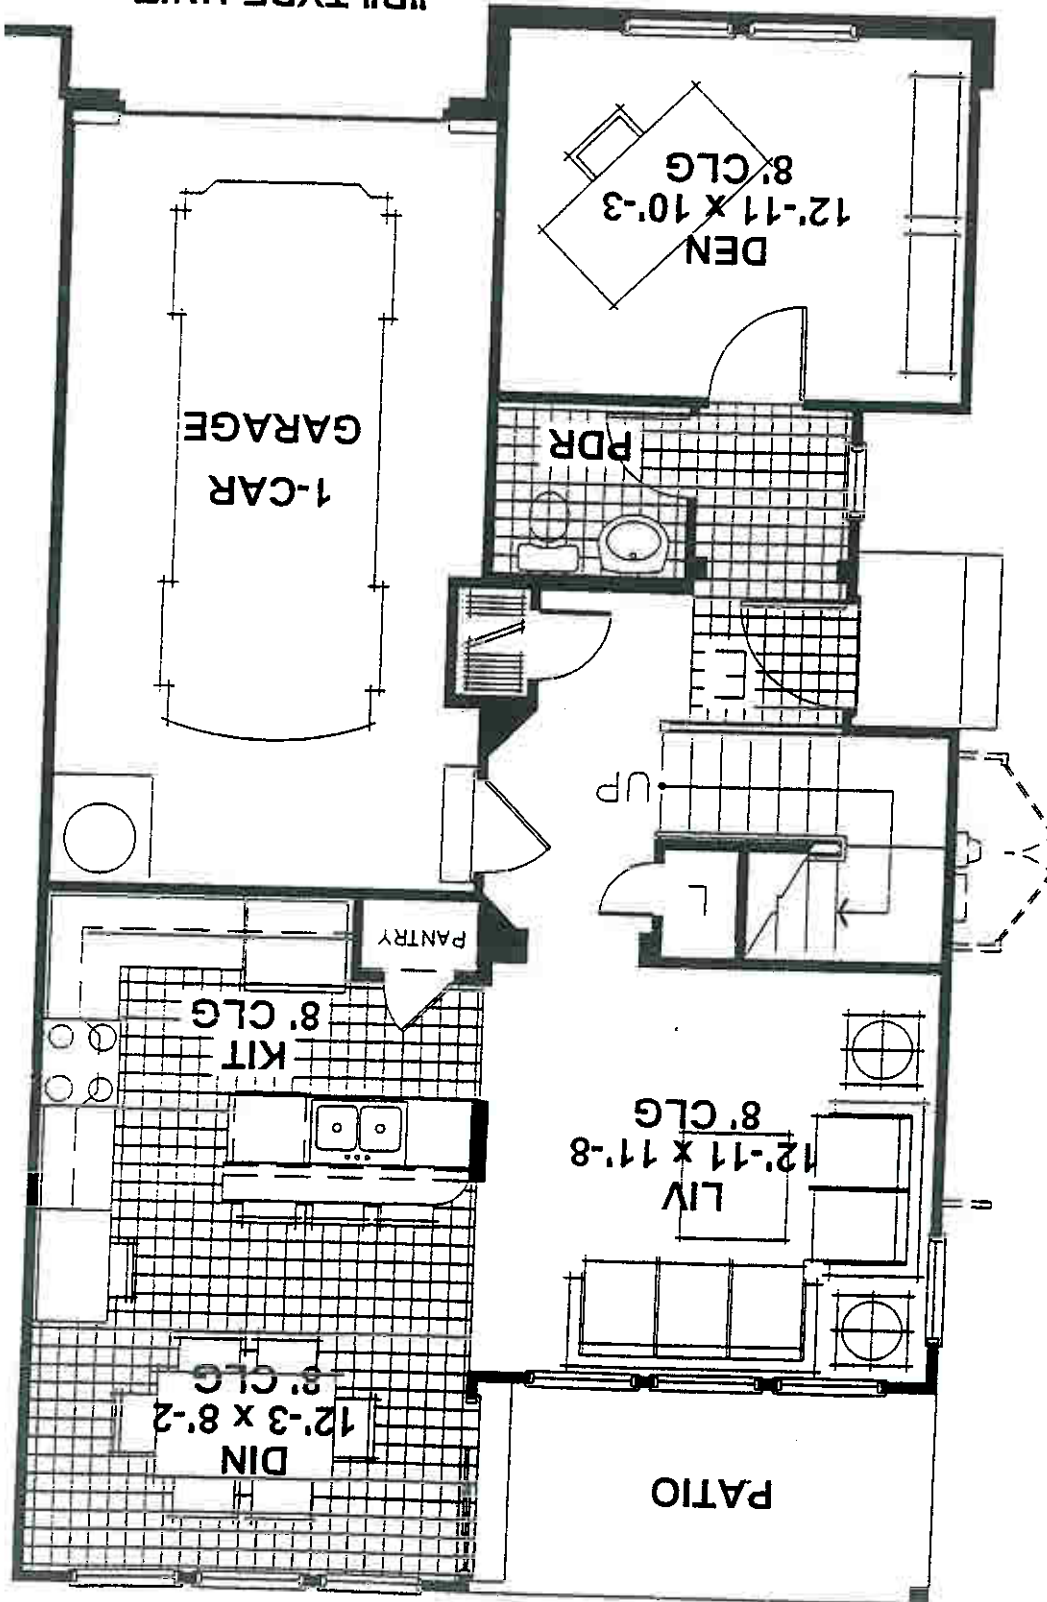

TOWNHOME

ARTISTS RENDERING ONLY

CVR Homes, LLC
CARBONDALE, CO
3.8.01

TOTAL 1397 SF

MAIN 758 SF

"B" TYPE UNIT
MAIN FLOOR PLAN

CVR Homes, LLC
CARBONDALE, CO
3.8.01

"C" TYPE UNIT
MAIN FLOOR PLAN
MAIN 664 SF
TOTAL 1394 SF

UPPER FLOOR PLAN

UPPER 730 SF

TOTAL 1394 SF

"C" TYPE UNIT

3 BEDROOM STANDARD

CVR Homes, LLC
CARBONDALE, CO
3.8.01

TOTAL 1394 SF

UPPER 630 SF

"C" TYPE UNIT
2 BEDROOM OPTION
UPPER FLOOR PLAN

CVR Homes, LLC
CARBONDALE, CO
3.8.01

"A" TYPE UNIT
MAIN FLOOR PLAN
MAIN 1114 SF
TOTAL 1114 SF

CVR Homes, LLC
CARBONDALE, CO
3.8.01

UPPER FLOOR PLAN
UPPER 637 SF
TOTAL 1397 SF