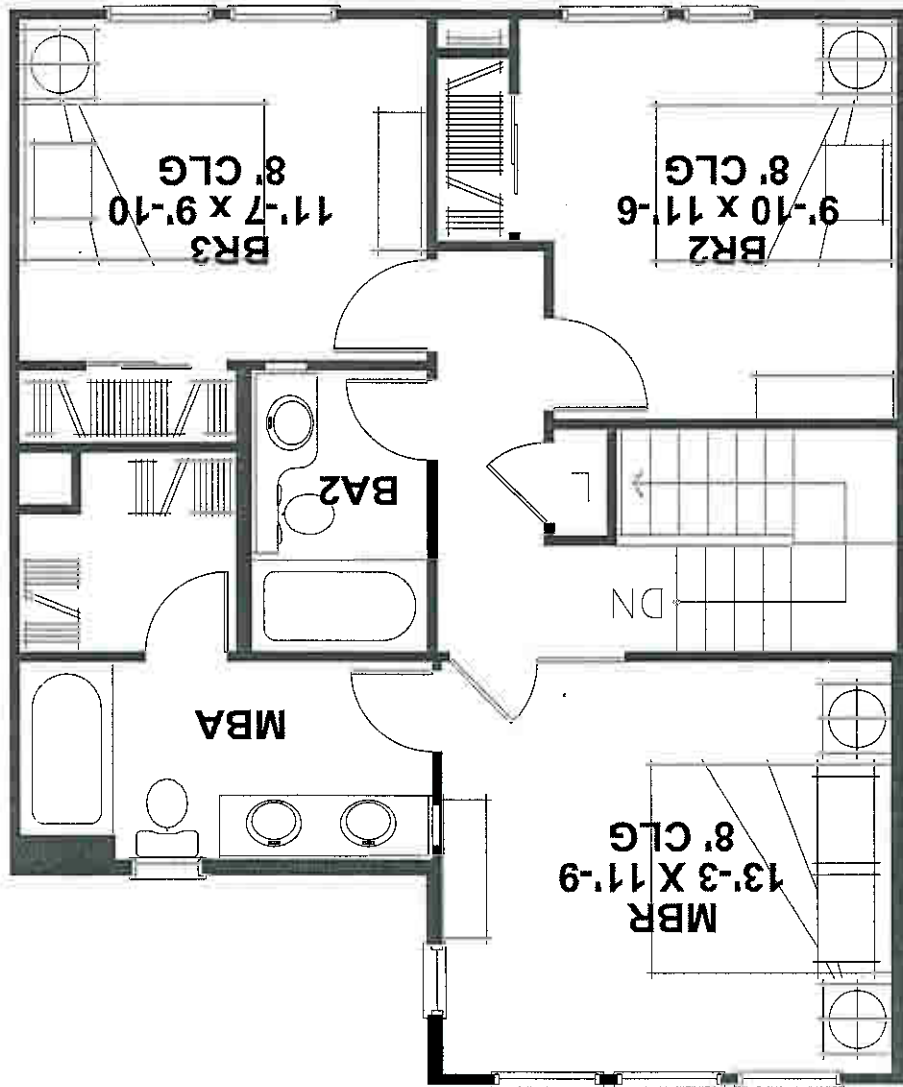

TOWNHOME

ARTISTS RENDERING ONLY

CVR Homes, LLC
CARBONDALE, CO
3.8.01

TOTAL 1397 SF

MAIN 758 SF

"B" TYPE UNIT
MAIN FLOOR PLAN

CVR Homes, LLC
CARBONDALE, CO
3.8.01

"C" TYPE UNIT
MAIN FLOOR PLAN
MAIN 664 SF
TOTAL 1394 SF

UPPER FLOOR PLAN

UPPER 730 SF

TOTAL 1394 SF

"C" TYPE UNIT

3 BEDROOM STANDARD

CVR Homes, LLC
CARBONDALE, CO
3.8.01

TOTAL 1394 SF

UPPER 630 SF

"C" TYPE UNIT
2 BEDROOM OPTION
UPPER FLOOR PLAN

CVR Homes, LLC
CARBONDALE, CO
3.8.01

"A" TYPE UNIT
MAIN FLOOR PLAN
MAIN 1114 SF
TOTAL 1114 SF

CVR Homes, LLC
CARBONDALE, CO
3.8.01

UPPER FLOOR PLAN
UPPER 637 SF
TOTAL 1397 SF