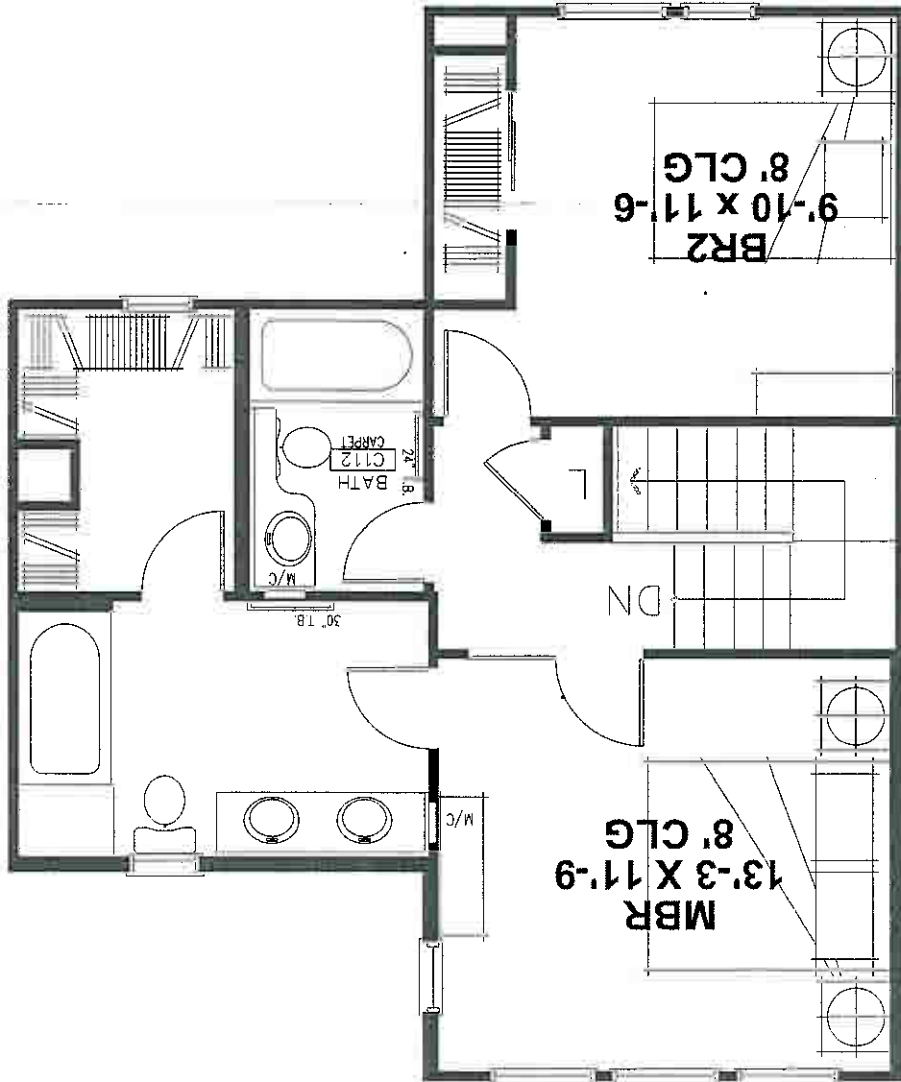

TOWNHOME

ARTISTS RENDERING ONLY

CVR Homes, LLC
CARBONDALE, CO
3.8.01

TOTAL 1397 SF

MAIN 758 SF

"B" TYPE UNIT
MAIN FLOOR PLAN

CVR Homes, LLC
CARBONDALE, CO
3.8.01

"C" TYPE UNIT
MAIN FLOOR PLAN
MAIN 664 SF
TOTAL 1394 SF

UPPER FLOOR PLAN

UPPER 730 SF

TOTAL 1394 SF

"C" TYPE UNIT

3 BEDROOM STANDARD

CVR Homes, LLC
CARBONDALE, CO
3.8.01

TOTAL 1394 SF

UPPER 630 SF

"C" TYPE UNIT
2 BEDROOM OPTION
UPPER FLOOR PLAN

CVR Homes, LLC
CARBONDALE, CO
3.8.01

"A" TYPE UNIT
MAIN FLOOR PLAN
MAIN 1114 SF
TOTAL 1114 SF

CVR Homes, LLC
CARBONDALE, CO
3.8.01

UPPER FLOOR PLAN
UPPER 637 SF
TOTAL 1397 SF